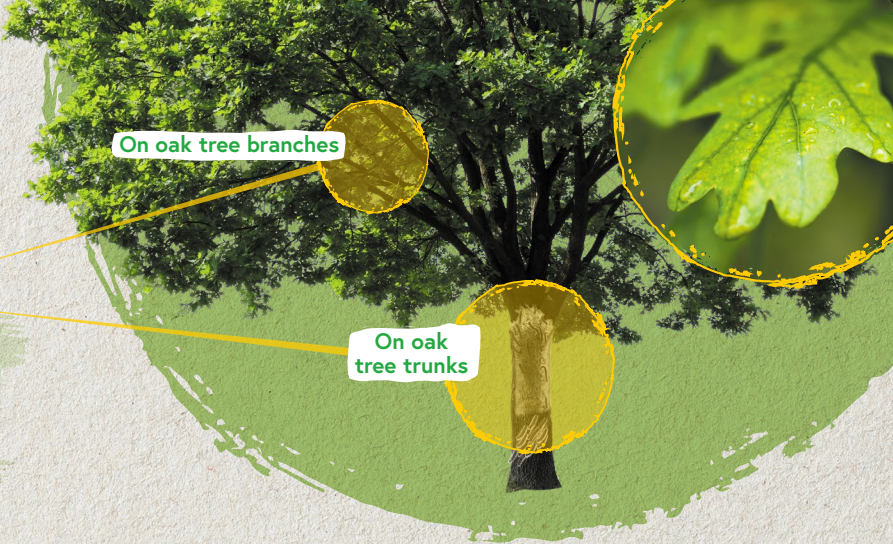

# ATTENTION!

Oak processionary moth (OPM) caterpillars and nests could be on oak trees in this location.

## IF YOU SEE SIGNS OF OPM, AVOID IT AND REPORT IT\*

The caterpillars of OPM are pests of oak trees and a hazard to human and animal health.